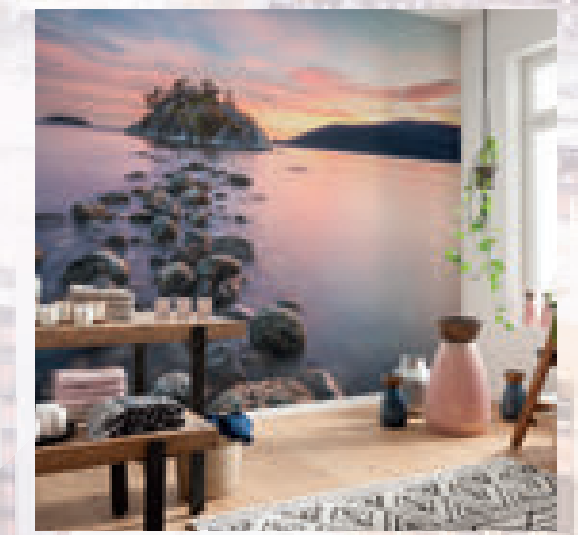

VOL 15

made in germany

fototapeten
photomurals
posters XXL
fotomurales
фотообои

Komar[®]

**NATIONAL
GEOGRAPHIC**[™]

photomurals made in germany

VOL15

 NATIONAL GEOGRAPHIC	S.2
open up new vistas	S.36
textures and patterns	S.68
dreaming	S.102
beauties	S.128
being outside	S.156