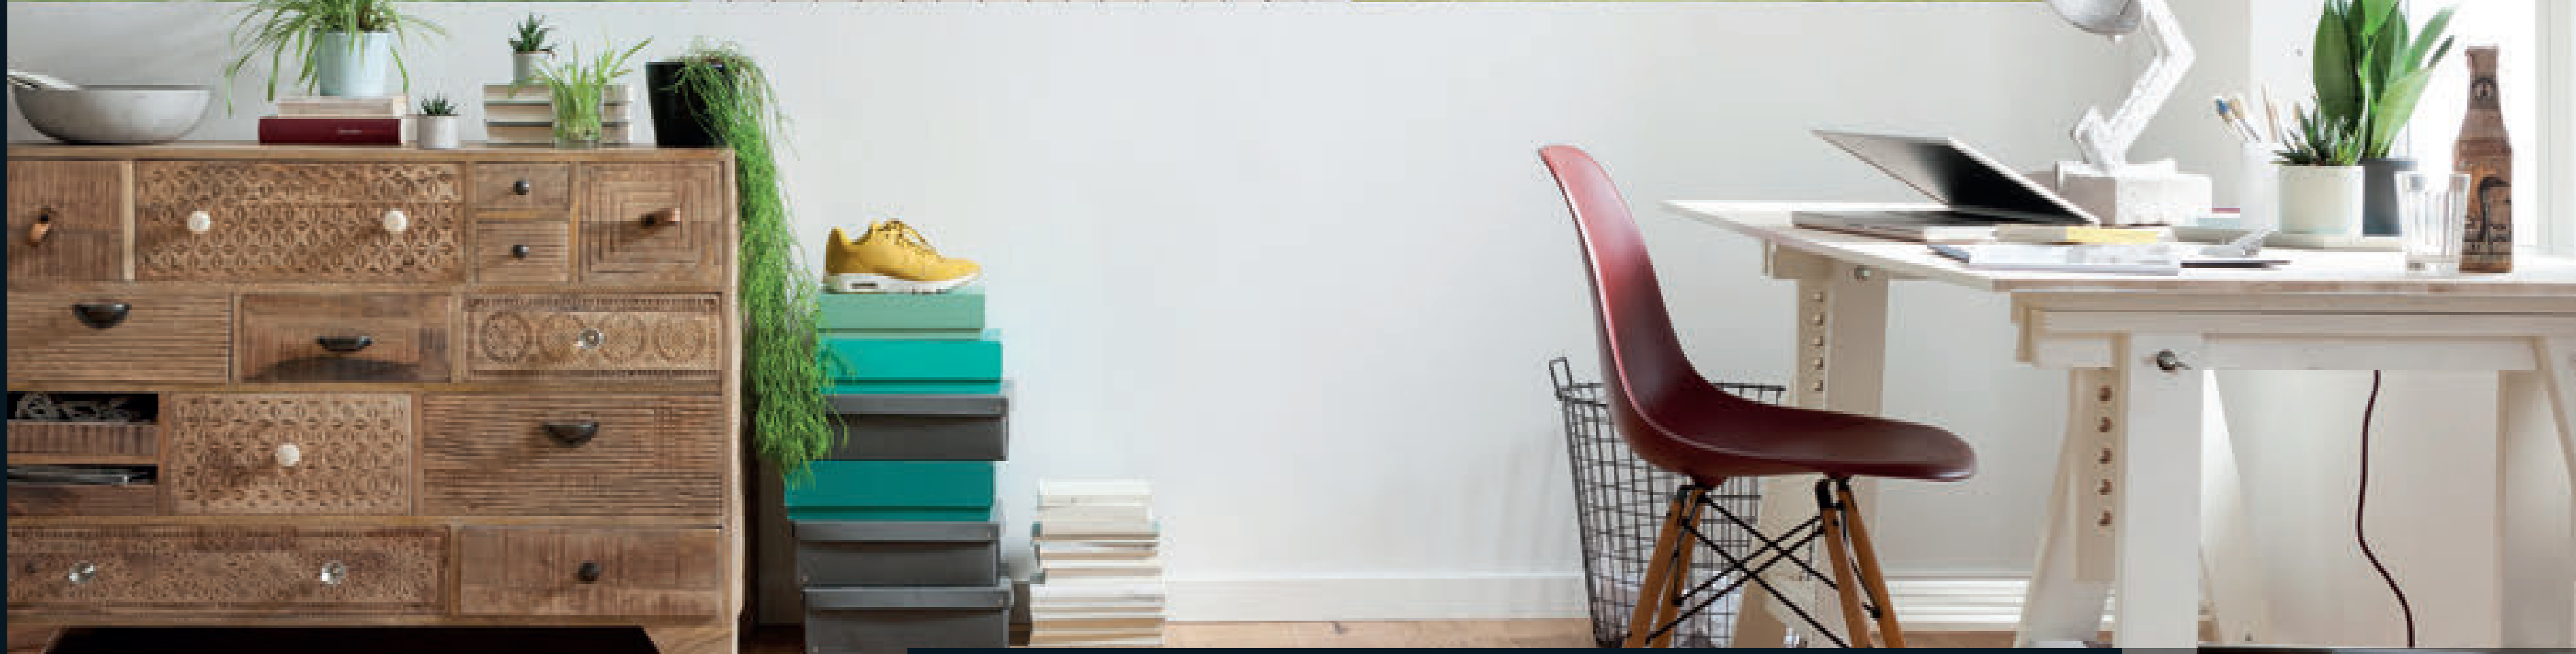

4-538

größe / size / размер 368 x 127 cm / 12'1" x 4'2"
teile / parts / части 4 □□□
preis- / price code / код цены D

Green Lake

Green Lake

Mountains, meadows, and forests skirt the shoreline of bluish-green Lake Planšar, a heart-shaped, artificial body of water constructed in Slovenia's Jereško Valley in 1970. A much larger glacial lake from the last ice age once filled much of this valley. The lake began to drain dry in the 13th century when a severe earthquake destroyed the rock barrier that hemmed it in. It was gone by the 19th century. The residents of Jereško valley who created Lake Planšar did so in memory of this lost lake.